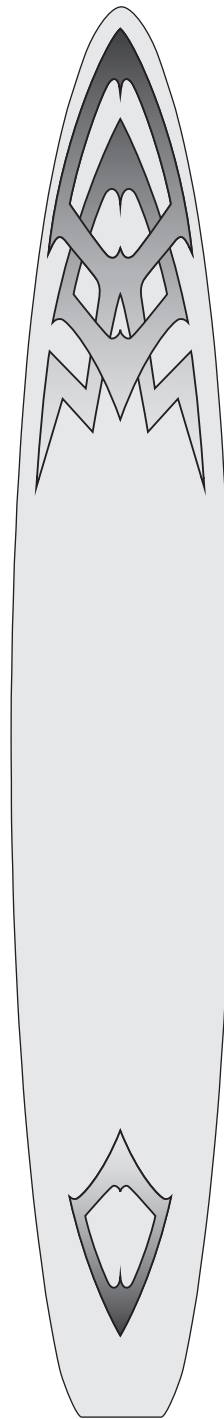

**New Bennett Base colour range
for Robustlite 2008 - 09 Summer**

Design: **TRIBAL**

Blue Shimmer

Cool Gray

Green

Red

Yellow

White