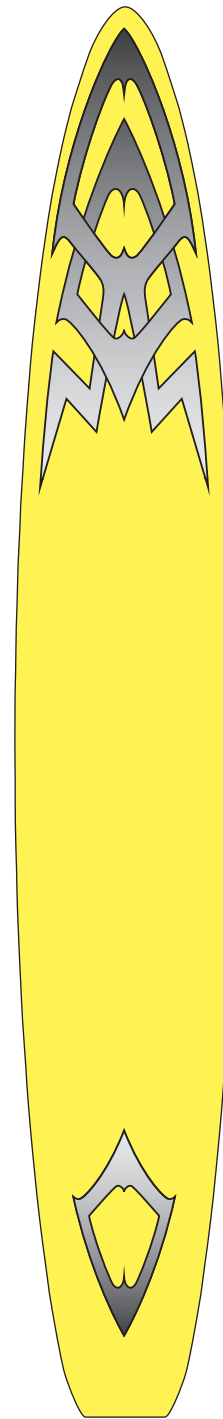

**New Bennett Base colour range
for Robustlite 2008 - 09 Summer**

Design: **TRIBAL**

Blue Shimmer

Cool Gray

Green

Red

Yellow

White