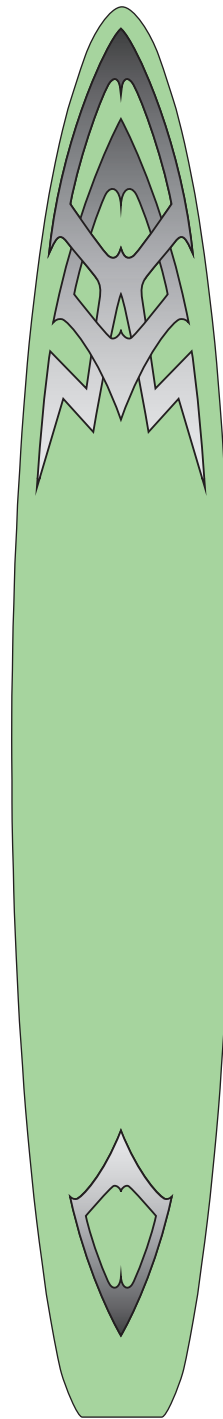

**New Bennett Base colour range
for Robustlite 2008 - 09 Summer**

Design: **TRIBAL**

Blue Shimmer

Cool Gray

Green

Red

Yellow

White