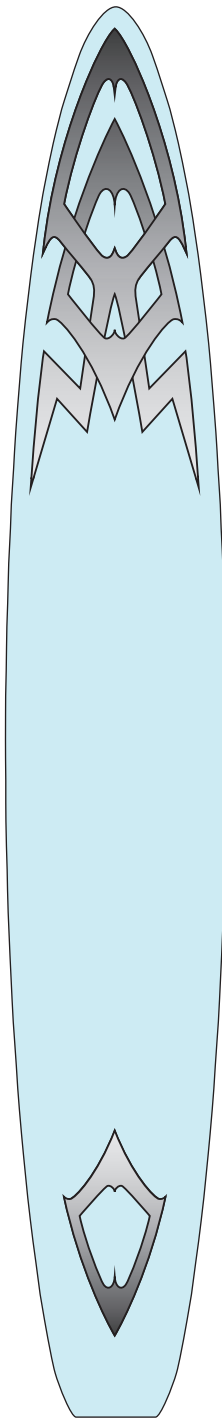

**New Bennett Base colour range
for Robustlite 2008 - 09 Summer**

Design: **TRIBAL**

Blue Shimmer

Cool Gray

Green

Red

Yellow

White