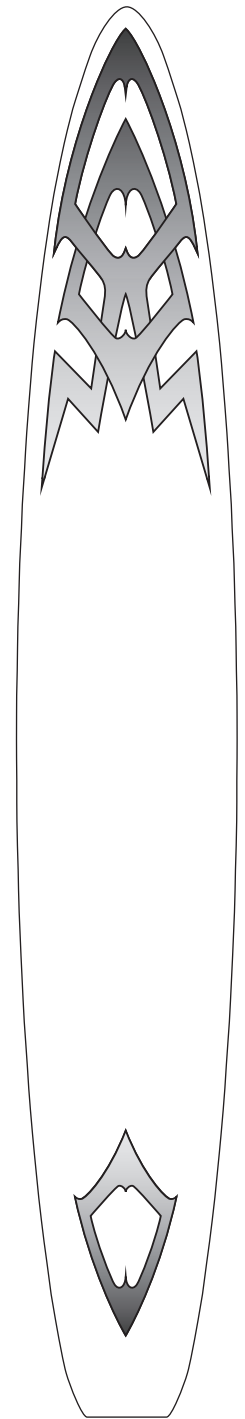

**New Bennett Base colour range
for Robustlite 2008 - 09 Summer**

Design: **TRIBAL**

Blue Shimmer

Cool Gray

Green

Red

Yellow

White