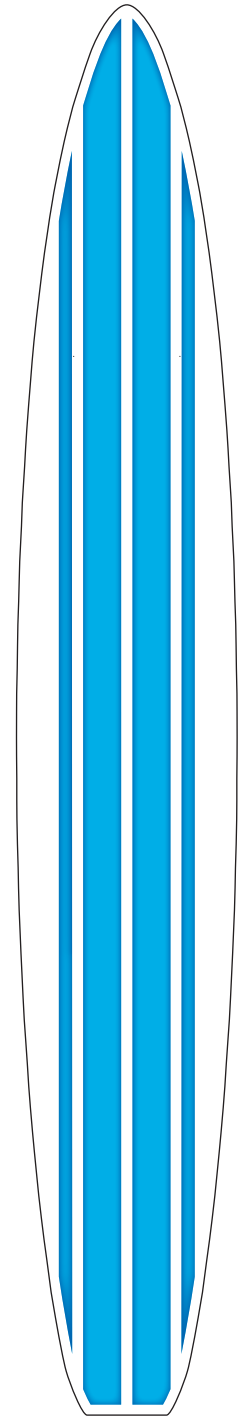

**New Bennett Base colour range
for Robustlite 2008 - 09 Summer**

Design: **QUAD STRIPE**

Blue Shimmer

Cool Gray

Green

Red

Yellow

White