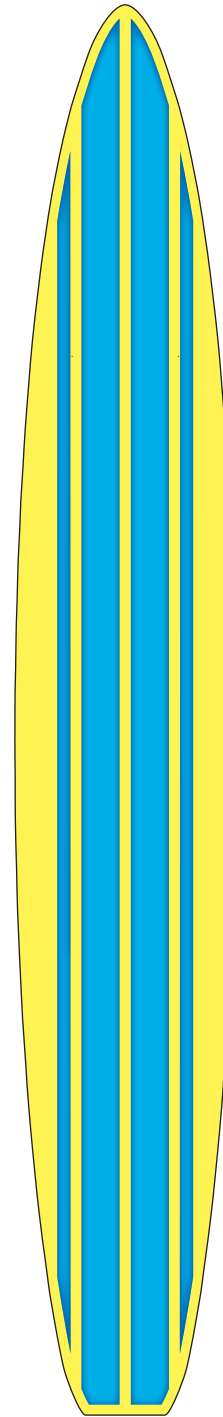

**New Bennett Base colour range
for Robustlite 2008 - 09 Summer**

Design: **QUAD STRIPE**

Blue Shimmer

Cool Gray

Green

Red

Yellow

White