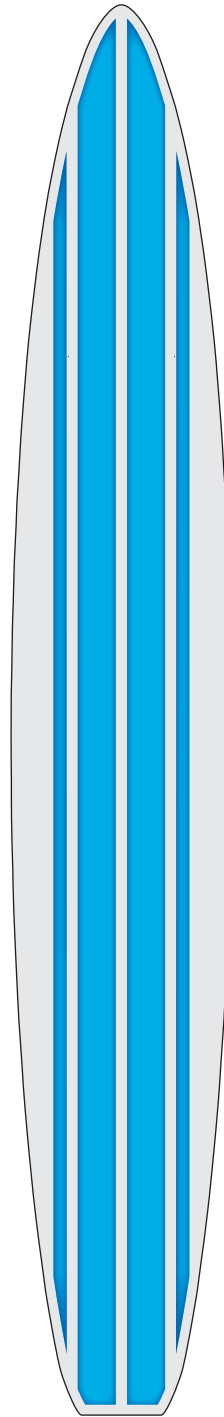

**New Bennett Base colour range
for Robustlite 2008 - 09 Summer**

Design: **QUAD STRIPE**

Blue Shimmer

Cool Gray

Green

Red

Yellow

White