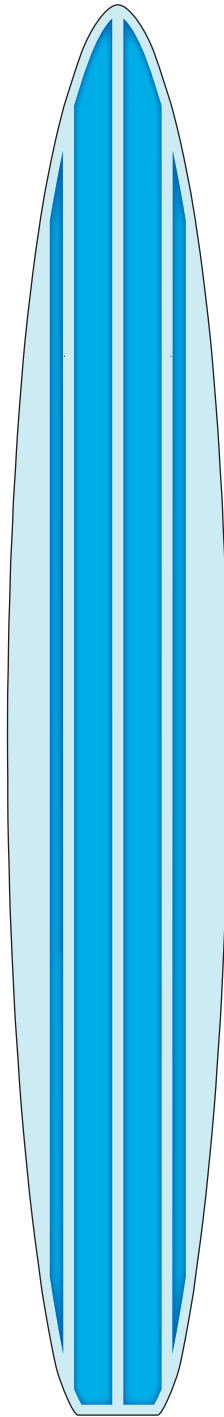

**New Bennett Base colour range
for Robustlite 2008 - 09 Summer**

Design: **QUAD STRIPE**

Blue Shimmer

Cool Gray

Green

Red

Yellow

White