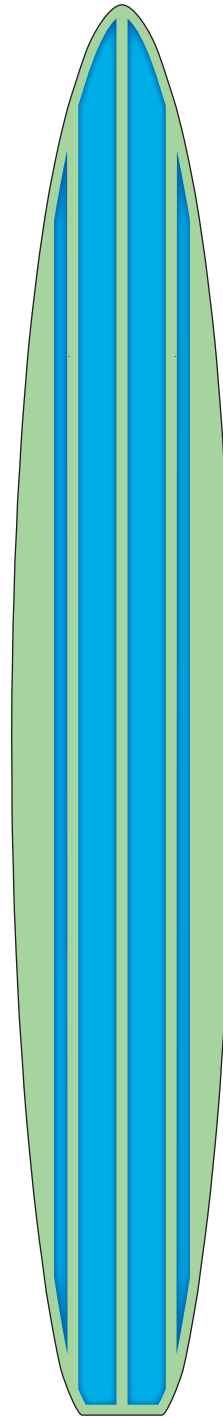

**New Bennett Base colour range
for Robustlite 2008 - 09 Summer**

Design: **QUAD STRIPE**

Blue Shimmer

Cool Gray

Green

Red

Yellow

White