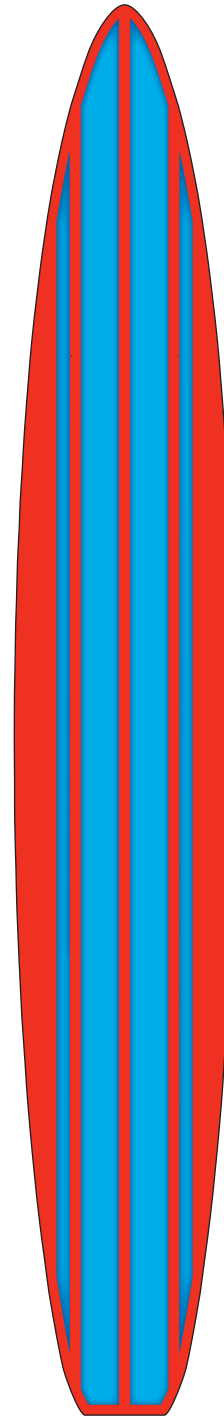

**New Bennett Base colour range
for Robustlite 2008 - 09 Summer**

Design: **QUAD STRIPE**

Blue Shimmer

Cool Gray

Green

Red

Yellow

White