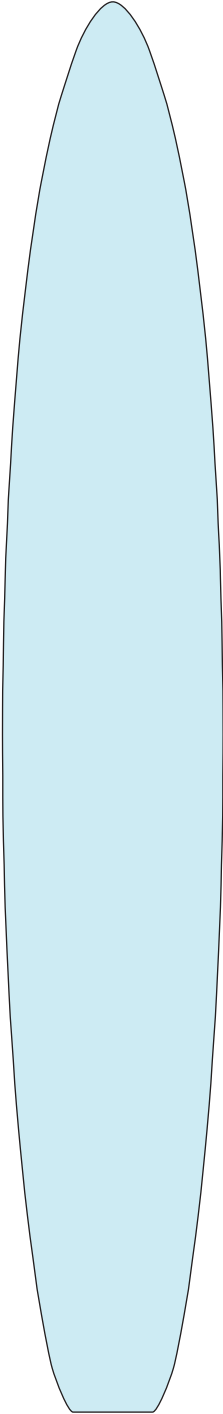

**New Bennett Base colour range  
for Robustlite 2008 - 09 Summer**

Design: **PLAIN**

Blue Shimmer

Cool Gray

Green

Red

Yellow

White