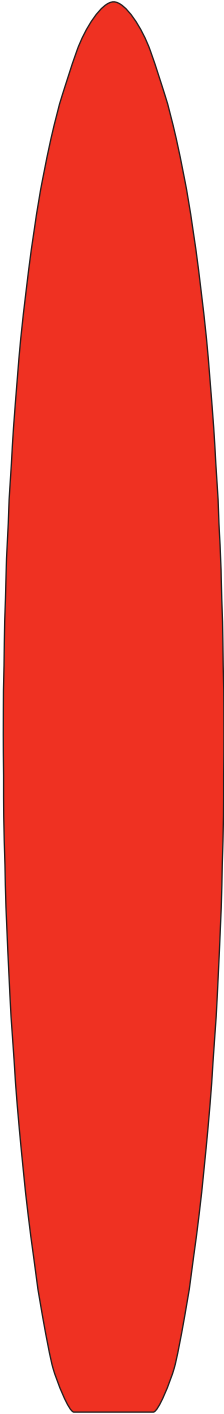

**New Bennett Base colour range  
for Robustlite 2008 - 09 Summer**

Design: **PLAIN**

Blue Shimmer

Cool Gray

Green

Red

Yellow

White