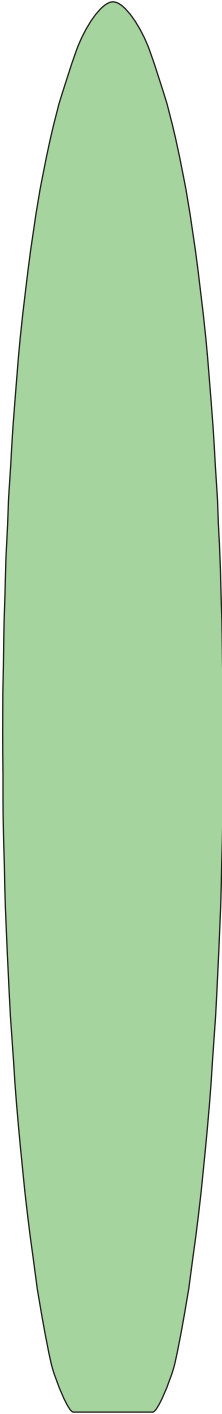

**New Bennett Base colour range  
for Robustlite 2008 - 09 Summer**

Design: **PLAIN**

Blue Shimmer

Cool Gray

Green

Red

Yellow

White