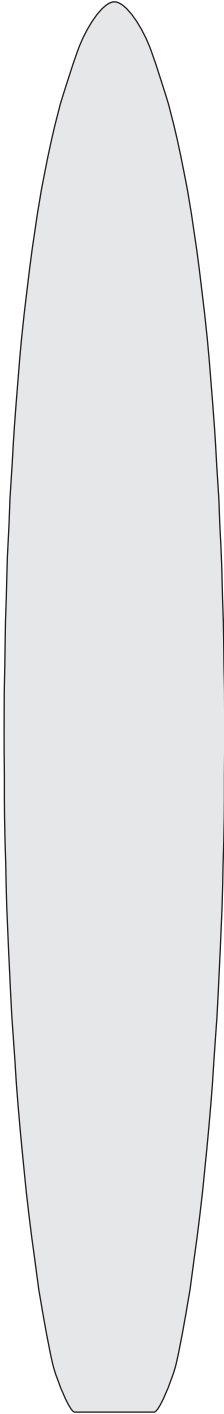

**New Bennett Base colour range  
for Robustlite 2008 - 09 Summer**

Design: **PLAIN**

Blue Shimmer

Cool Gray

Green

Red

Yellow

White