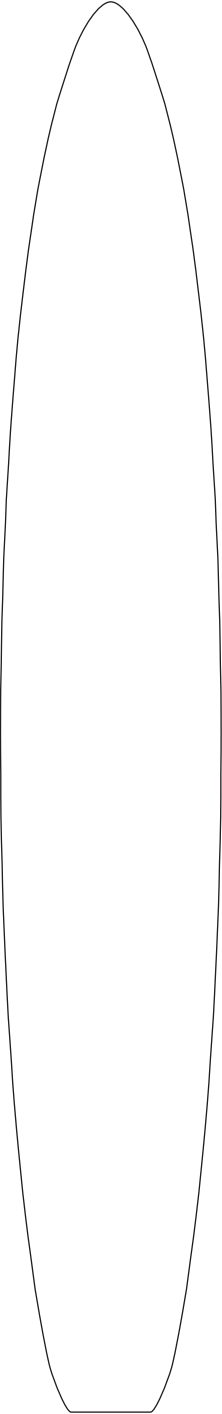

**New Bennett Base colour range  
for Robustlite 2008 - 09 Summer**

Design: **PLAIN**

Blue Shimmer

Cool Gray

Green

Red

Yellow

White