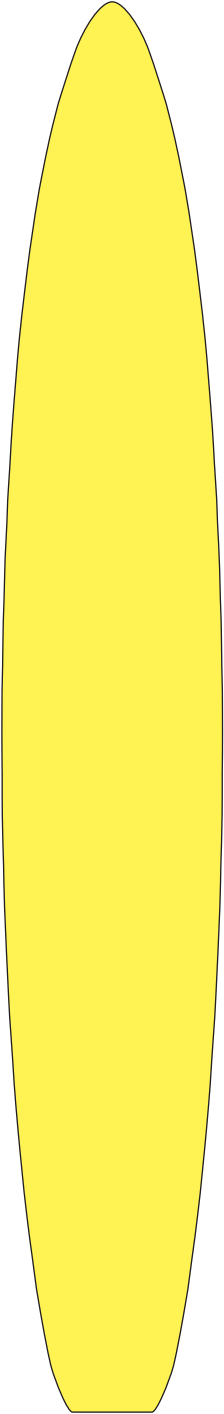

**New Bennett Base colour range  
for Robustlite 2008 - 09 Summer**

Design: **PLAIN**

Blue Shimmer

Cool Gray

Green

Red

Yellow

White